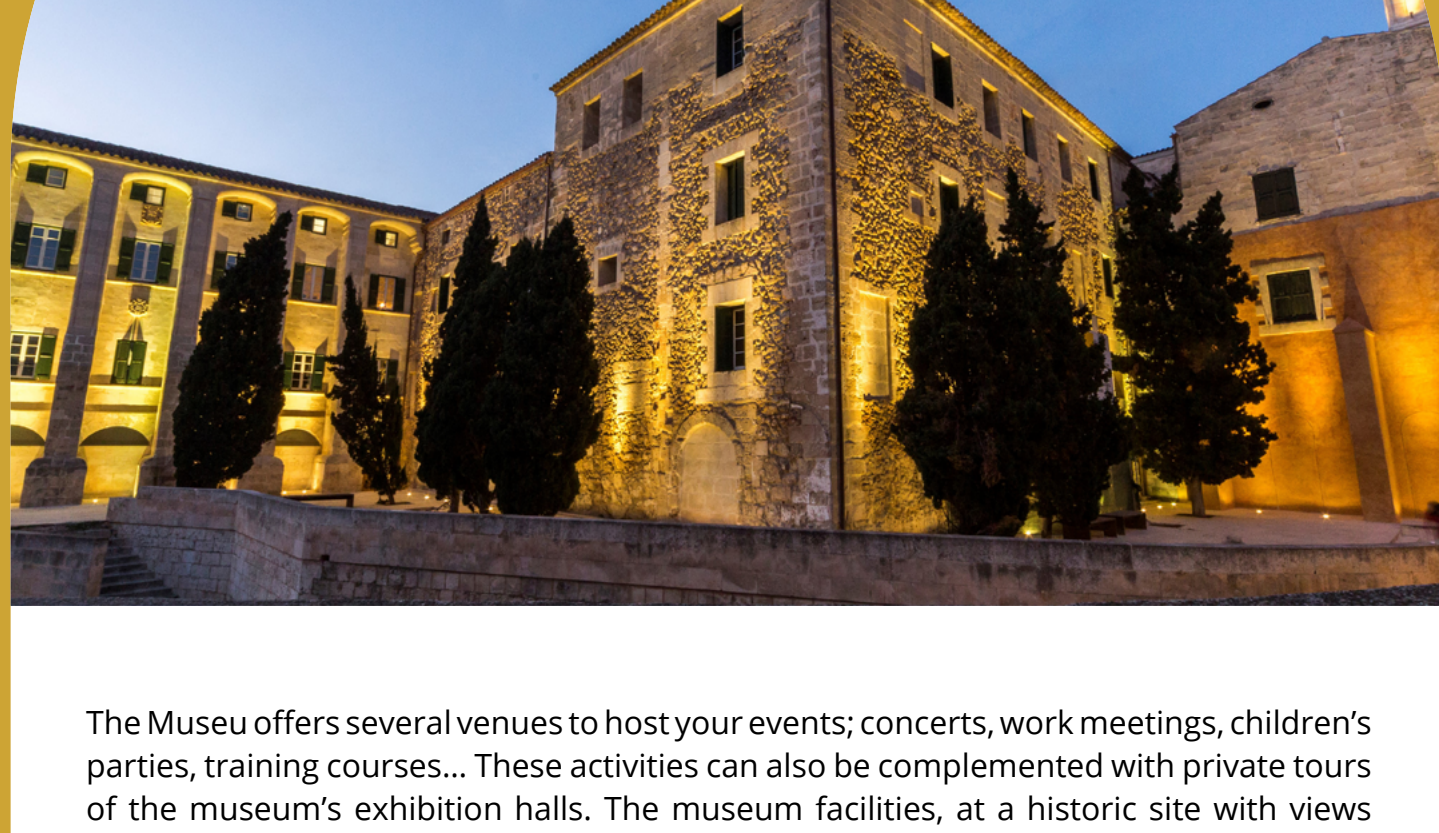

SPACE RENTAL

MUSEU DE MENORCA