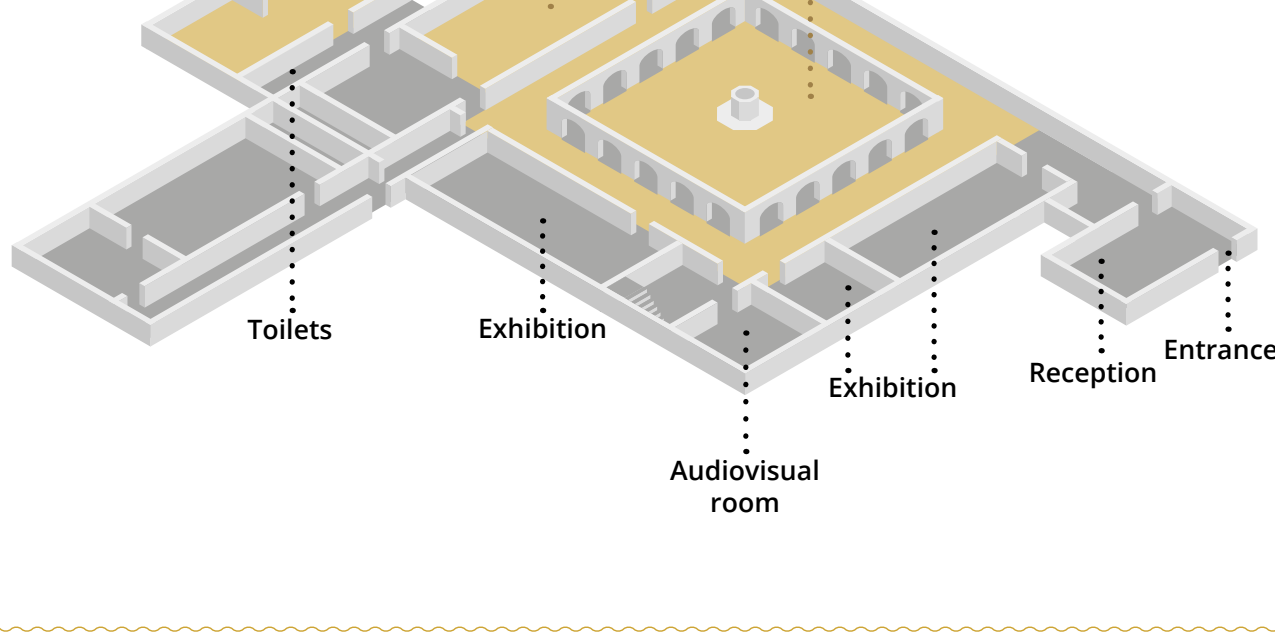

The Museu offers several venues to host your events; concerts, work meetings, children's parties, training courses... These activities can also be complemented with private tours of the museum's exhibition halls. The museum facilities, at a historic site with views over the port of Maó, make for the ideal location for a wide variety of cultural events.