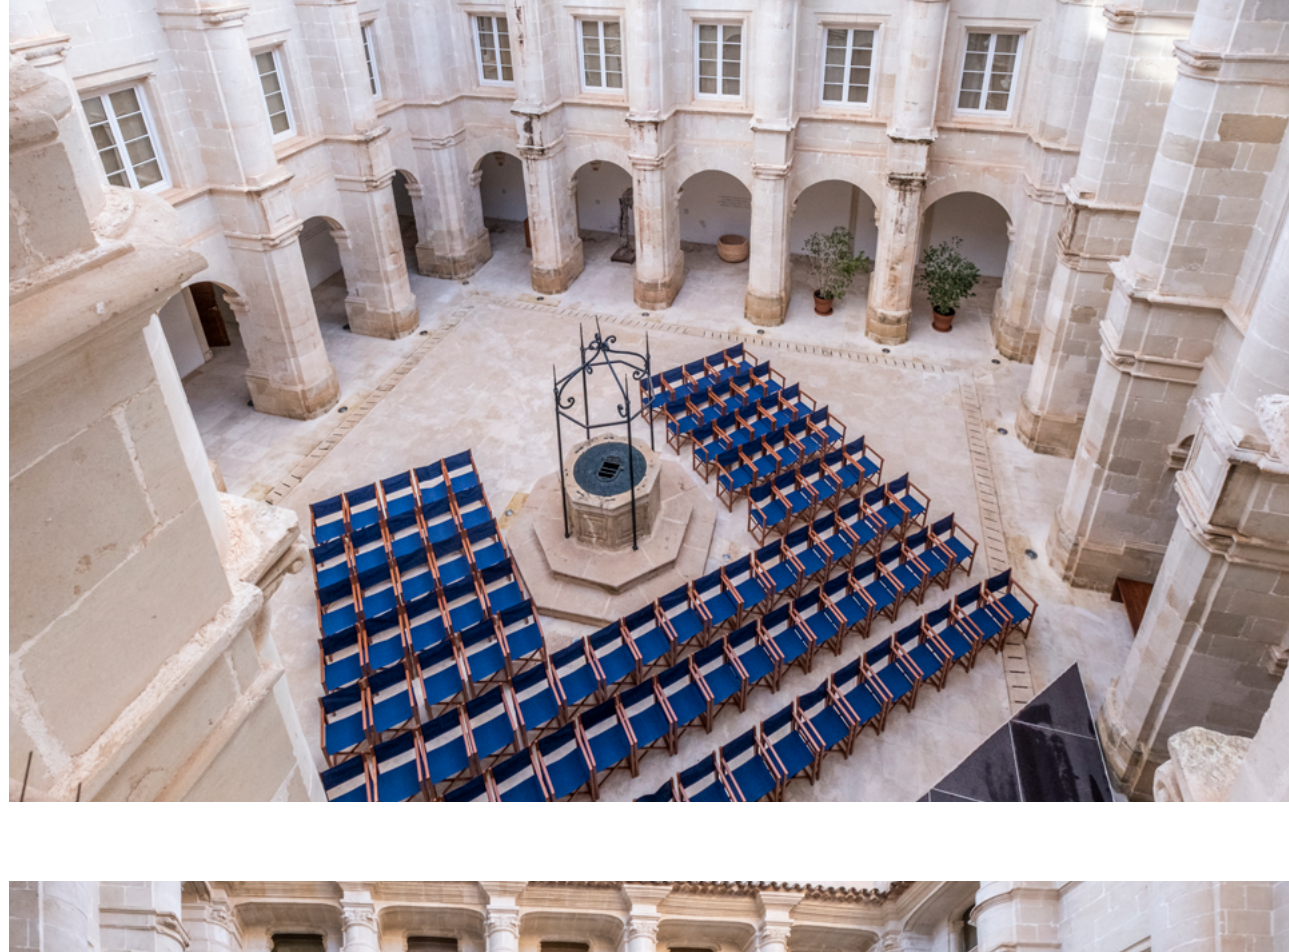

Rates

- Rates during museum opening hours: €150 full day / €75 half day
- Rates outside museum opening hours: €50/hour