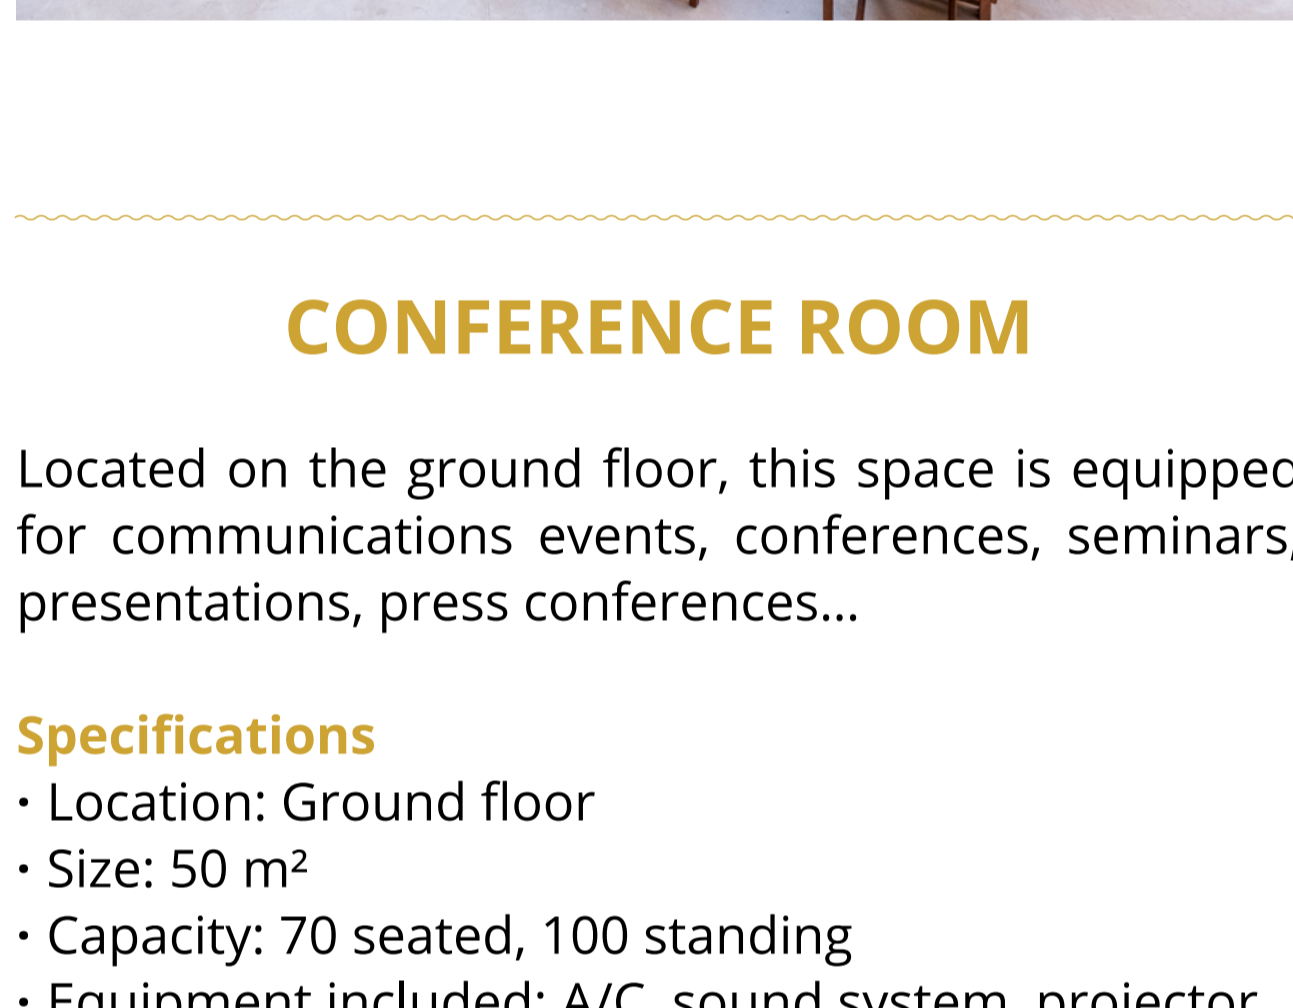

CLOISTER

The Museum's magnificent cloister is the ideal venue for concerts, small-scale theatre, conventions and various other activities.

Specifications

- Location: Ground floor
- Size: 196 m²
- Capacity: 130 seated, 240 total
- Equipment included: Stage
- Furniture: 130 chairs
- Accessibility: Accessible for individuals with reduced mobility.

Rates

- Rates during museum opening hours: €150 full day / €75 half day
- Rates outside museum opening hours: €50/hour

CONFERENCE ROOM

Located on the ground floor, this space is equipped for communications events, conferences, seminars, presentations, press conferences...

Specifications

- Location: Ground floor
- Size: 50 m²
- Capacity: 70 seated, 100 standing
- Equipment included: A/C, sound system, projector, sound/simultaneous translation station, Internet connection and Wi-Fi.
- Furniture: 70 portable chairs, lecture tables
- Accessibility: Accessible for individuals with reduced mobility. Audio induction loop.

Specifications

- Location: Ground floor
- Size: 68 m²
- Capacity: 30 individuals
- Equipment included: A/C, connexion to Internet and Wi-Fi, small refrigerator, bar.
- Furniture: 28 chairs, 6 tables, 14 stools
- Accessibility: Accessible for individuals with reduced mobility