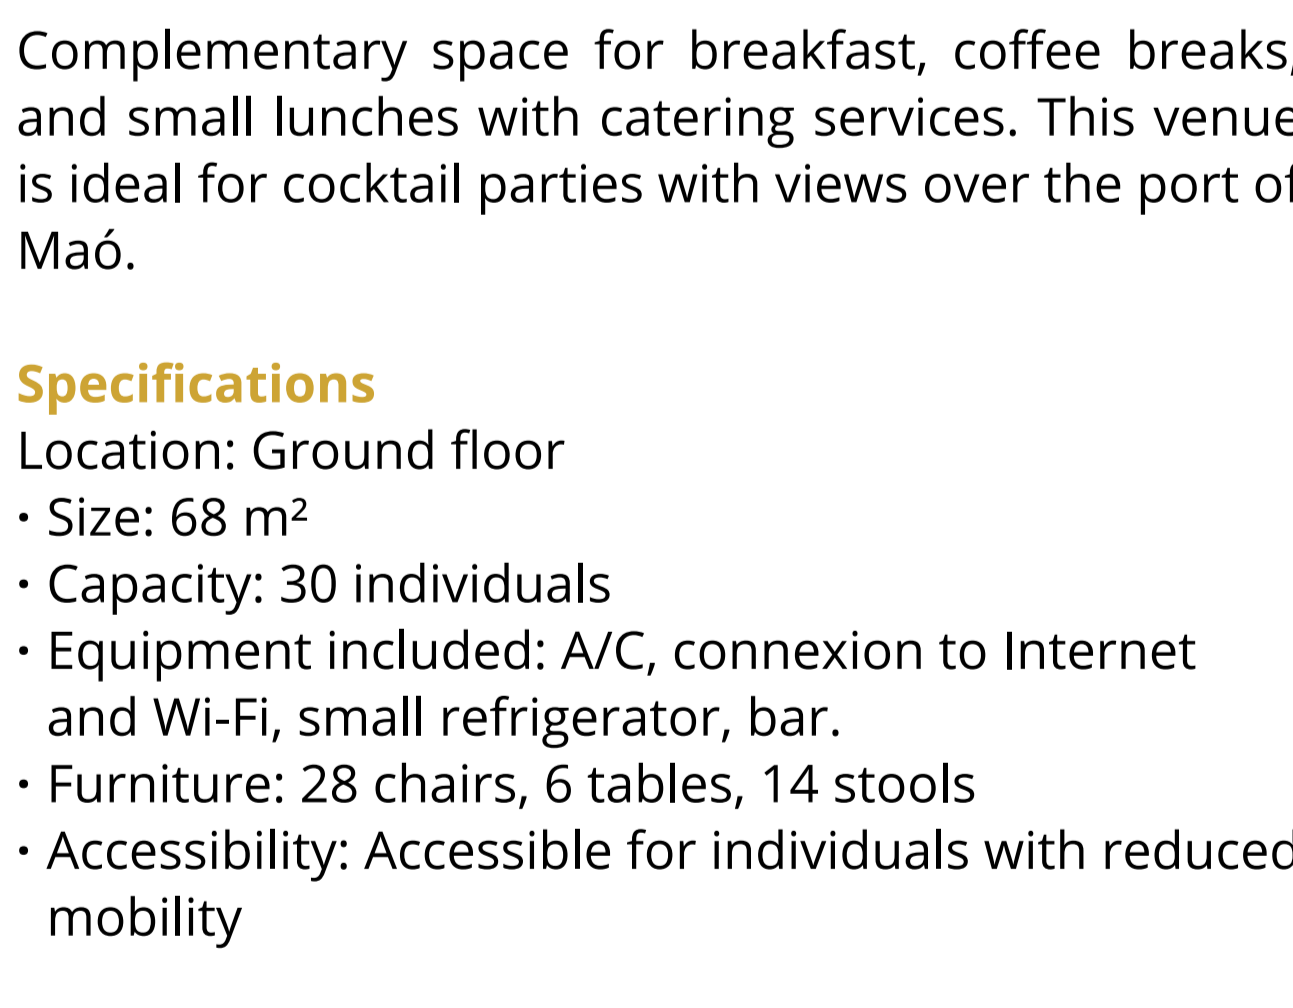

Rates

- Rates during museum opening hours: €100 full day / €50 half day.
- Rates outside museum opening hours: €25/hour.